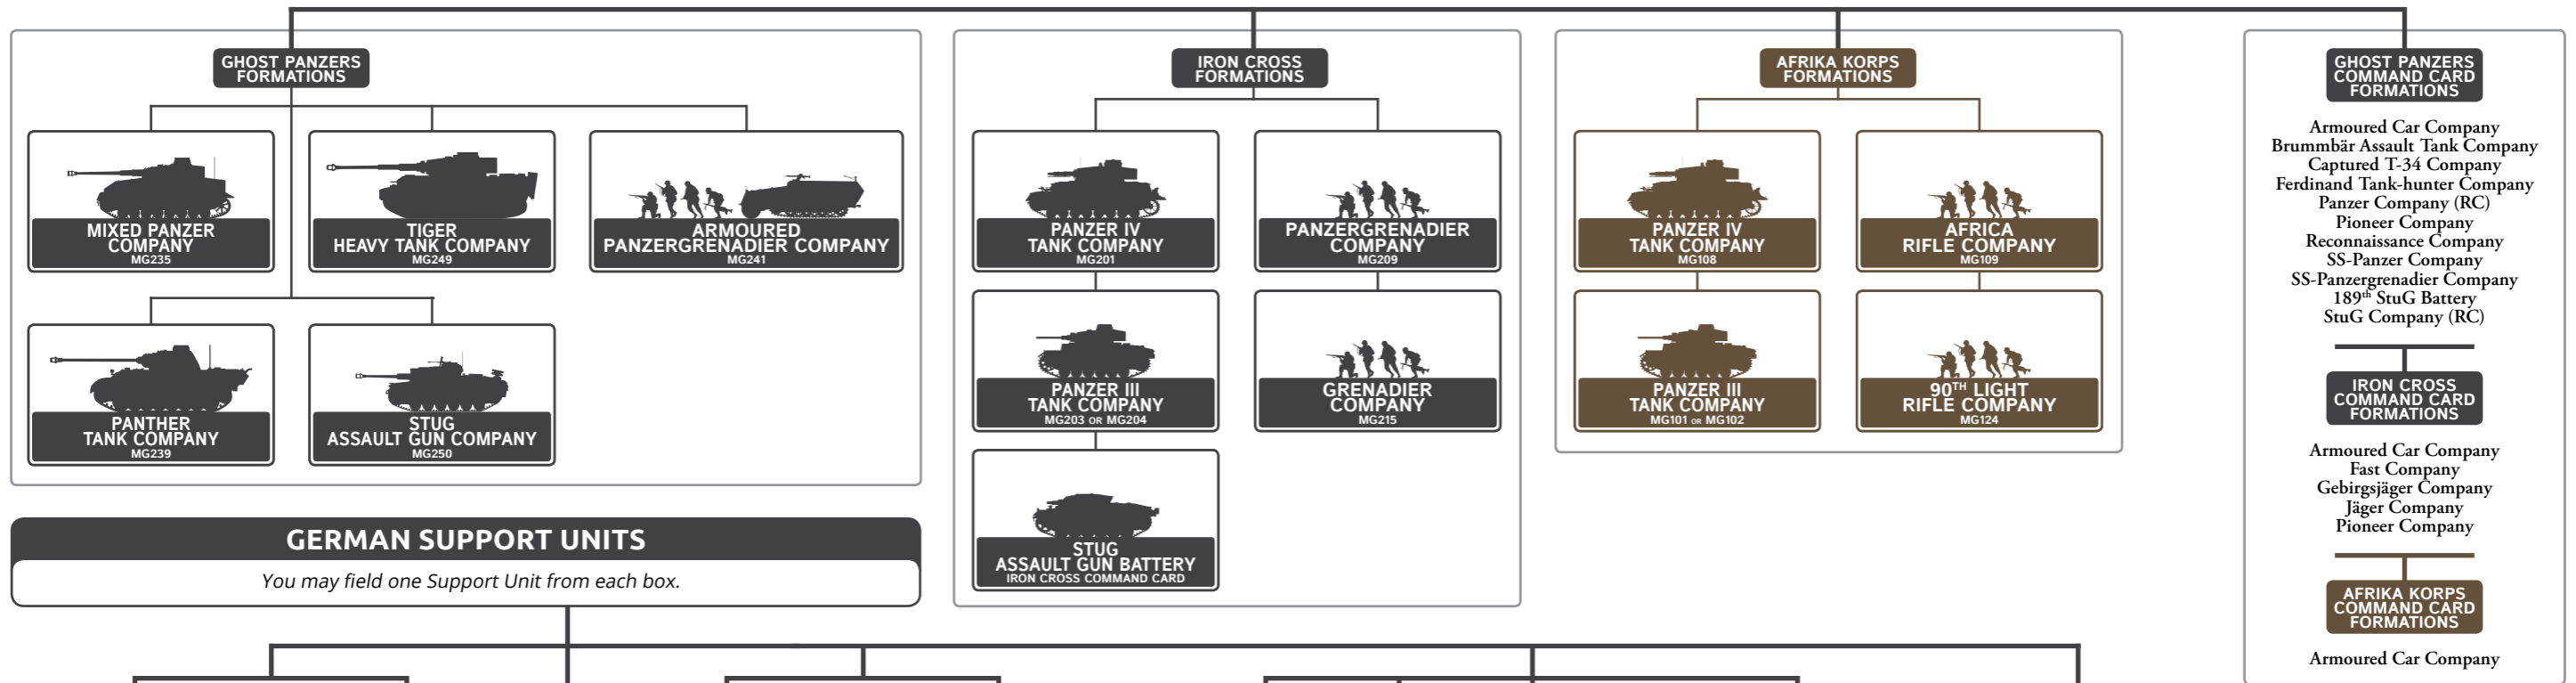

GERMAN FORCE MID-WAR 1942-1943

Updated on 24 January 2019

Your Force must contain at least one Formation, and may contain as many Formations as you like.

GERMAN SUPPORT UNITS

You may field one Support Unit from each box.