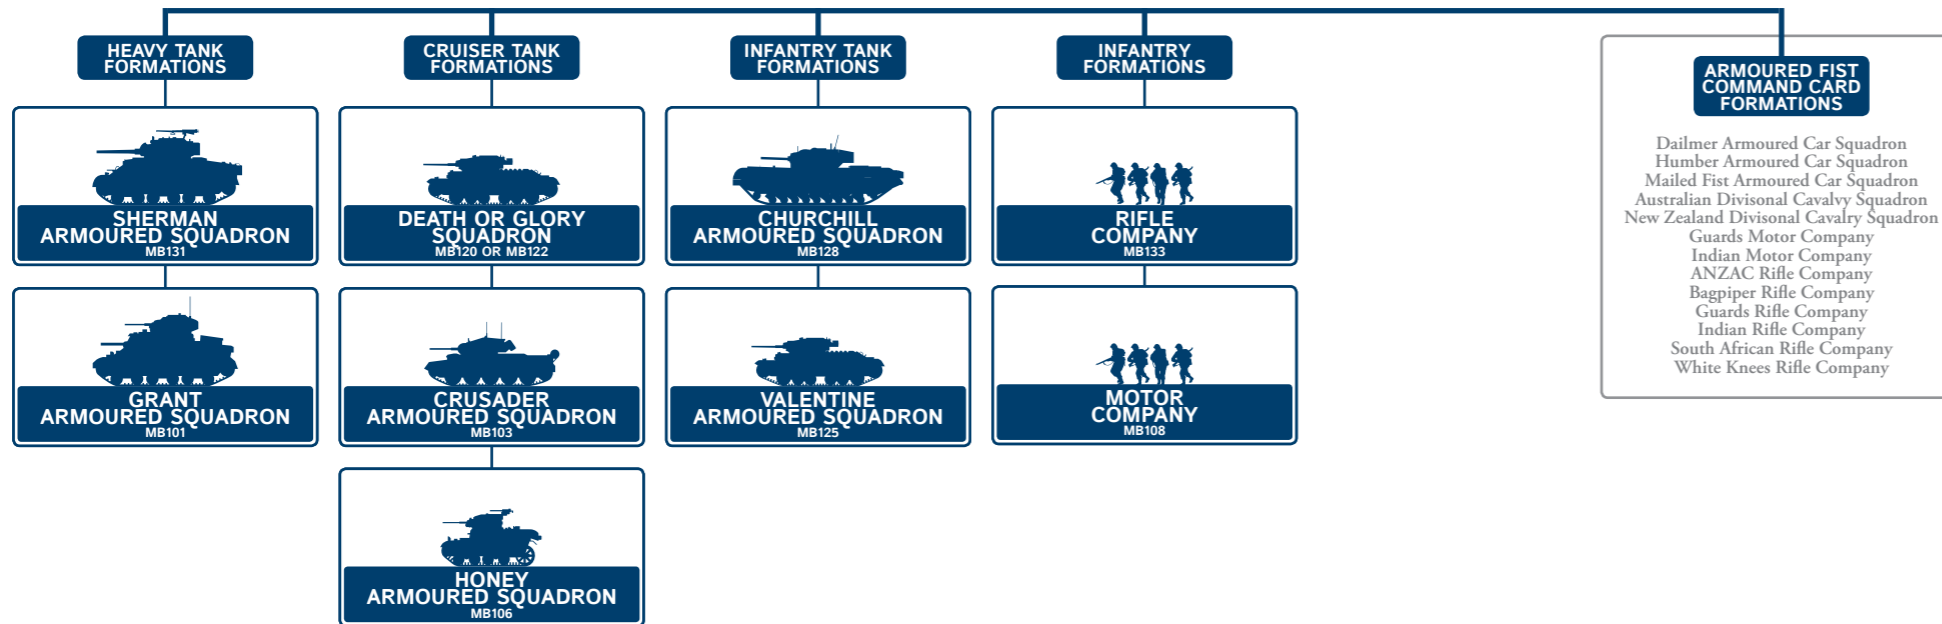

EIGHTH ARMY FORCE

MID-WAR 1942-1943

Updated on 8 February 2019

Your Force must contain at least one Formation, and may contain as many Formations as you like.

BRITISH SUPPORT UNITS

You may field one Support Unit from each box.