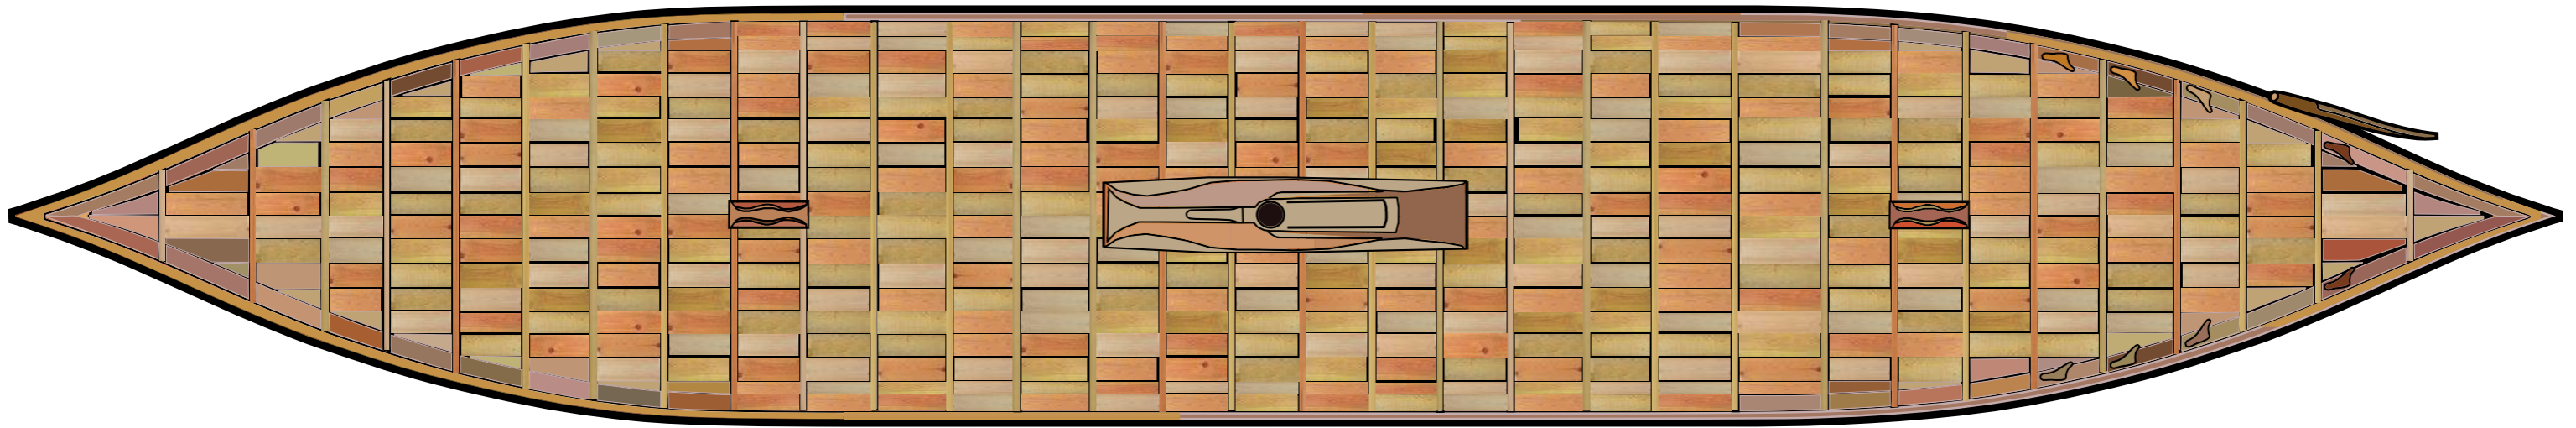

Anglo-Saxon Ship 9th Century  
28mm scale

5m

Viking Ship 9th Century  
28mm scale

5m

(C) 2012 R L Lavelle 072231