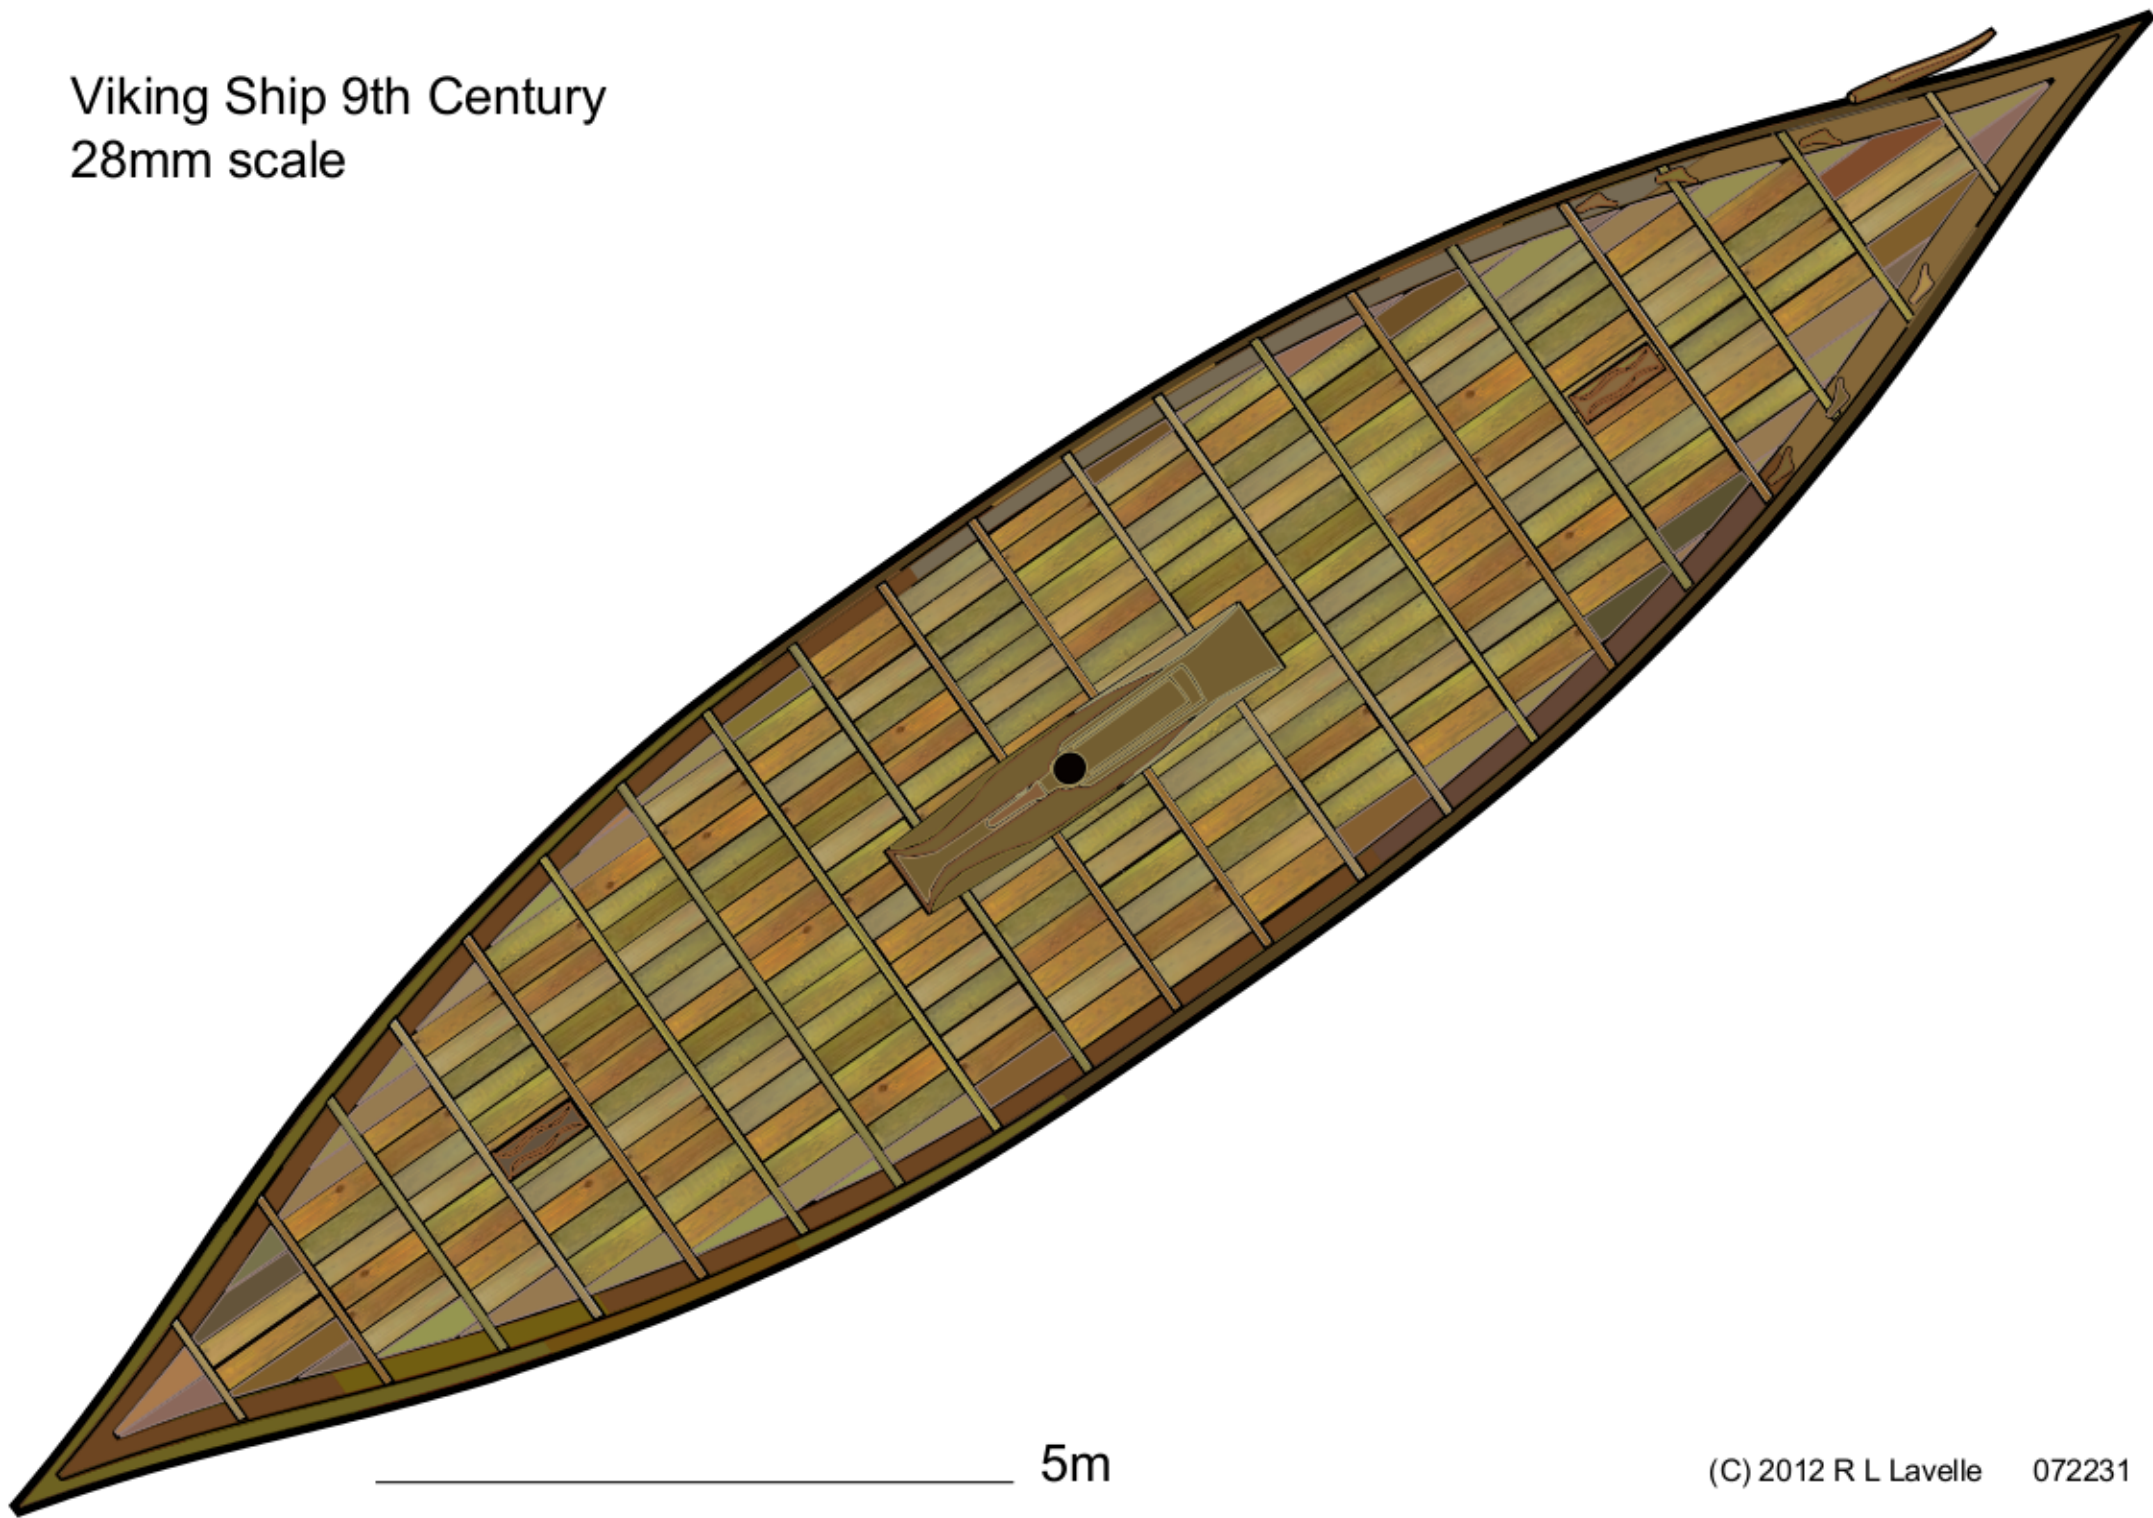

Anglo-Saxon Ship 9th Century  
28mm scale

5m

Viking Ship 9th Century  
28mm scale

5m

(C) 2012 R L Lavelle 072231