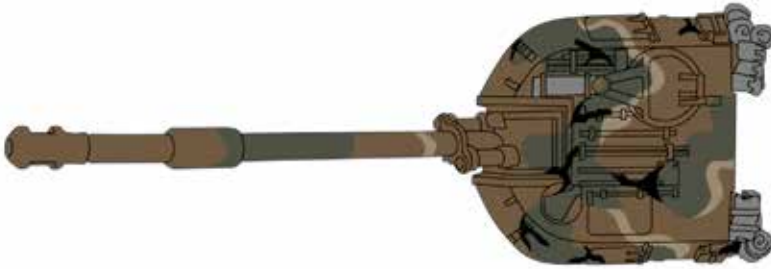

M109

TUBX04

TURRET TOP

HULL TOP

BACK

FRONT

SIDE

SIDE