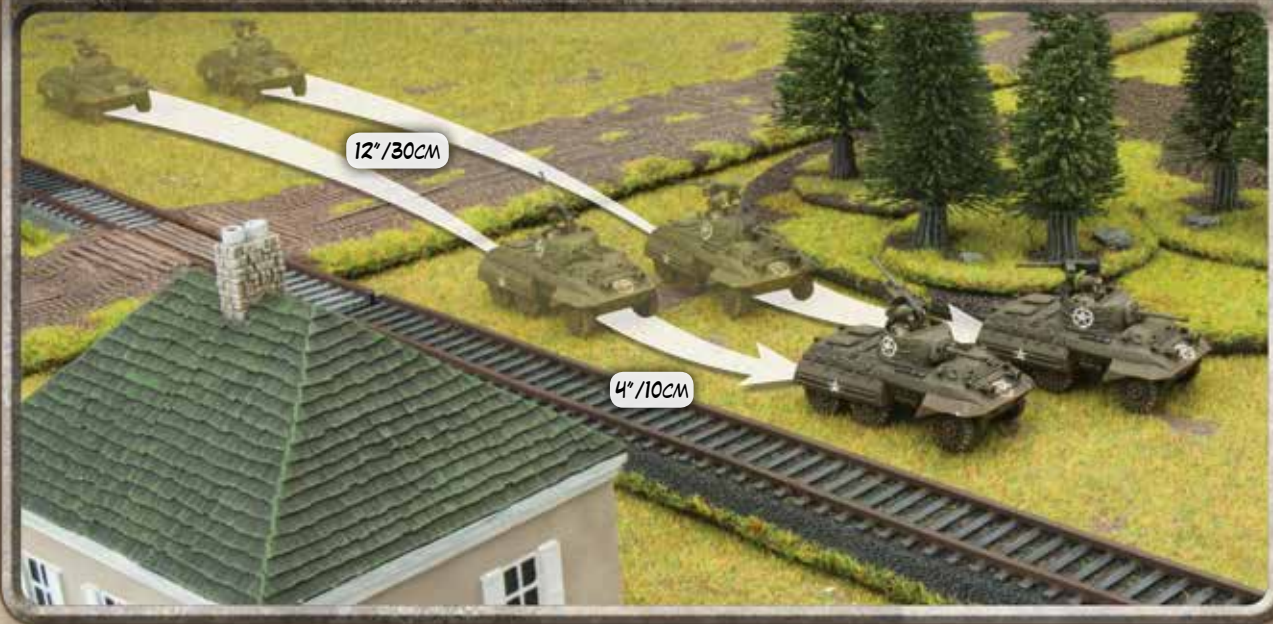

ADDING RECON TO YOUR OPEN FIRE FORCES

RECONNAISSANCE VEHICLES

Recon vehicles are specially built to be fast and nimble so that they can dash out, spot the enemy, and then report back with what they've discovered.

During your first turn all Reconnaissance vehicles may move an additional 4"/10cm for this turn only.

RECONNAISSANCE PLATOON ADVANCES

RECON VEHICLES

German: Sd Kfz 222, Sd Kfz 234/1, and Sd Kfz 234/2 Puma.

British: Stuart V tank, Universal Carrier.

USA: M8 Greyhound.